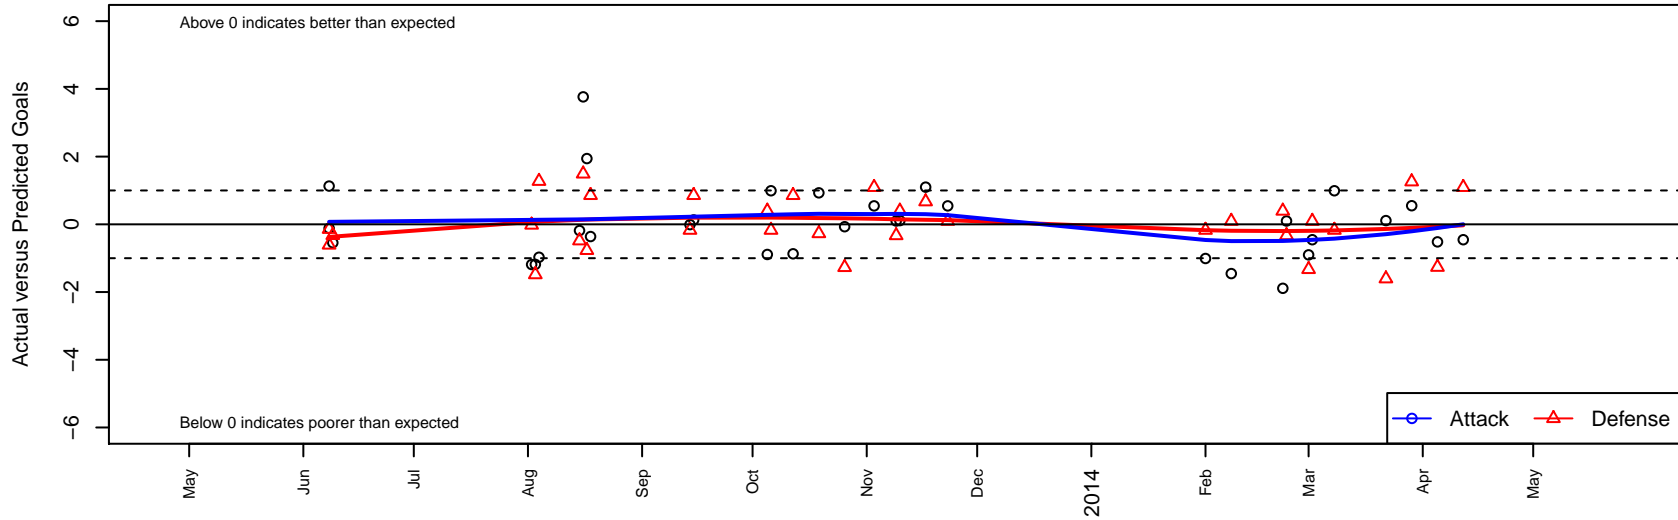

FC Alliance B G99
Dots are actual minus expected GF (blue circles) and GA (red triangles).
Blue line is smoothed change in attack strength. Red is smoothed change in defense strength.